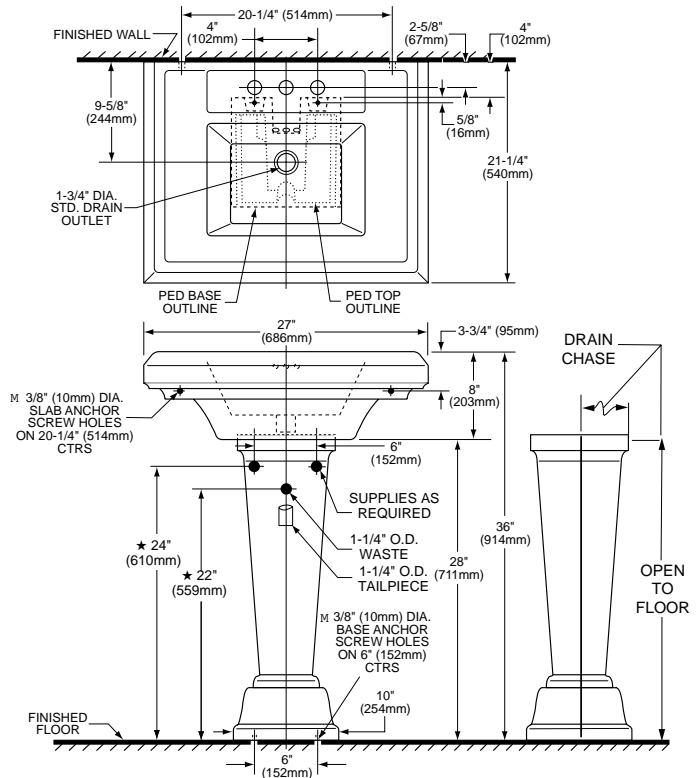

- 0780.400** Faucet holes on 4” (102mm) centers
- 0780.800** Faucet holes on 8” (203mm) centers
- 0780.100** Center hole only

Nominal Dimensions:

27" x 21" x 36" (686 x 533 x 914mm)

Separate Components:

- 0780.004** Pedestal top 4” (102mm) centers
- 0780.008** Pedestal top 8” (203mm) centers
- 0780.001** Center hole only
- 0031.000** Pedestal only

Bowl sizes:

15” (381mm) wide, 12-1/2” (318mm) front to back, 6-1/2” (165mm) deep

Compliance Certifications -

Meets or Exceeds the Following Specifications:

- ASME A112.19.9M for Non-Vitreous Ceramic
- CAN/CSA B45 Series

NOTES:
 * DIMENSIONS SHOWN FOR LOCATION OF SUPPLIES AND "P" TRAP ARE SUGGESTED.
 ■ FOR REINFORCEMENT ONLY. TAKE ACTUAL DIMENSIONS FROM FIXTURE.
 SLAB/PEDESTAL ANCHORS AND MOUNTING FEATURES TO BE FURNISHED BY OTHERS.
 FITTINGS NOT INCLUDED AND MUST BE ORDERED SEPARATELY.
 PROVIDE SUITABLE REINFORCEMENT FOR ALL WALL SUPPORTS.
 INSTALLATION INSTRUCTIONS SUPPLIED WITH LAVATORY.
 IMPORTANT: Dimensions of fixtures are nominal and may vary within the range of tolerances established by ANSI Standard A112.19.9M.
 These measurements are subject to change or cancellation. No responsibility is assumed for use of superseded or voided pages.

To Be Specified

- Color:
- Town Square Faucet:
 - Centerset Lavatory Faucet: 2555.201
 - Widespread Lavatory Faucet: 2555.801 (shown)
- Other Lavatory Faucet*:
- Faucet Finish:
- Supplies:
- 1-1/4" Trap: